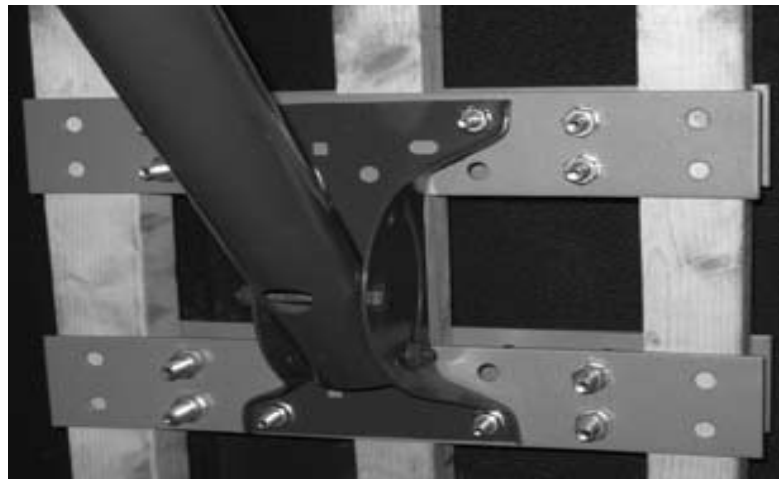

A.I. SATELLITE DISTRIBUTORS

5061 Contractors Drive
Loves Park, IL. 61111
815.969.7500 Phone
815.969.7533 Fax

Railing Mount RM-8c

- Four Plate Mounting Design
- Mounting Hardware Included
- Fits DishNetwork & DirecTV Small Foot
- Powder Coated for Lasting Finish
- Shipping Weight 5 lbs.