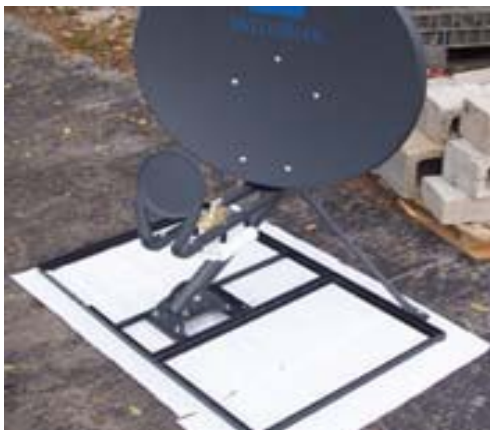

## **WildBlue Approved Non-Penetrating Roof Mount NPR-WB & Wbc**

- Used for DirecTV, SlimLine, Dish 300,500,1000 & WildBlue
- Comes Assembled & welded frame has slotted tabs to bolt support arms
- Hardware Included
- Roof Mat Recommended ● Sold Separately ● Order Part# NPRMAT1
- Shipping Weight 15 lbs.

This is the WildBlue Approved heavy duty non-penetrating roof mount. This unit comes assembled as a welded frame with slotted tabs to bolt support arms. This unit is also powder coated Gibraltar gray to match the WildBlue equipment. Wbc is the A.I. Satellite Distributors Import Version.

**Specifications:**

Base 24"x 39"

Angle Iron Height 1"x 24"x 39"

Comes assembled

Hardware Included

**Install:** Assemble on a flat surface. Add ballast blocks, secure hardware and mount dish or antenna.