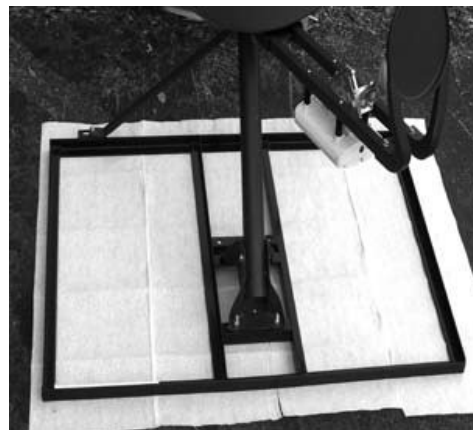

## **WildBlue Approved Non-Penetrating Roof Mount NPR-WB & Wbc**

- Used for DirecTV, SlimLine, Dish 300,500,1000 & WildBlue
- Comes Assembled & welded frame has slotted tabs to bolt support arms
- Hardware Included
- Roof Mat Recommended ● Sold Separately ● Order Part# NPRMAT1
- Shipping Weight 15 lbs.

This is the WildBlue Approved heavy duty non-penetrating roof mount. This unit comes assembled as a welded frame with slotted tabs to bolt support arms. This unit is also powder coated Gibraltar gray to match the WildBlue equipment. Wbc is the A.I. Satellite Distributors Import Version.

**Specifications:**

Base 24"x 39"

Angle Iron Height 1"x 24"x 39"

Comes assembled

Hardware Included

**Install:** Assemble on a flat surface. Add ballast blocks, secure hardware and mount dish or antenna.