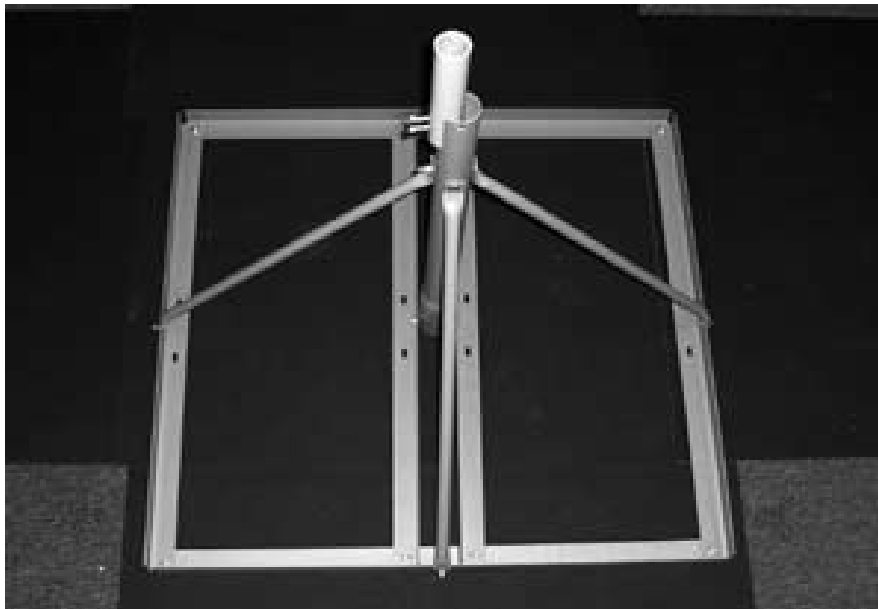

A.I. SATELLITE DISTRIBUTORS

5061 Contractors Drive
Loves Park, IL. 61111
815.969.7500 Phone
815.969.7533 Fax

Non-Penetrating Roof Mount NPR-A3

- Fits 1 $\frac{5}{8}$ ", 2" & 2 $\frac{3}{8}$ "
- Mounts Dish 300,500, 1000, DirecTV, SlimLine, SuperDish, WildBlue, StarBand & HughesNet
- Roof Mat Recommended ● Sold Separately ● Order Part# NPRMAT2
- Shipping Weight 31 lbs.

The NPR-A3 is designed to fit three sizes. This unit comes unassembled and requires at least 8 concrete blocks for weight.

Specifications:

Base measures 35"x35"

Flip-Over Mast

Mast Height 28" with adapter 34" (Included)

Powder coated for a lasting finish

Install: Assemble on a flat surface, add concrete blocks and mount dish.

Please ask our Representative about the NPRMAT2, rubber roof mat.