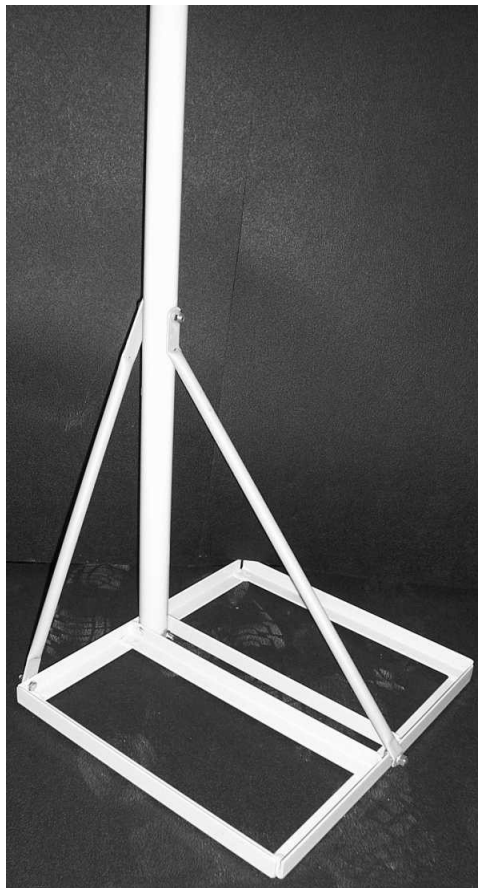

## **Patio Mount NPR-18**

- Use on flat roofs when drilling holes is not an option
- Mounts Dish 300, 500, 1000, DirecTV 18"
- One Piece Welded Frame
- Shipping Weight 13 lbs.

The NPR-18 is used on flat roofs or patios when drilling holes is not an option. Assembly bolts included. 2 or 4 concrete blocks required. The NPR-18 is ideal for RV's, flat panel antennas and surveillance cameras.

### **Specifications:**

Height 34" mast  
Outer Diameter 1 5/8"  
Rectangle Frame 16 1/2" x 18 1/2"  
Powder Coated

**Install:** Assemble on any flat surface, add concrete blocks & mount dish.

**NPRMAT2, rubber roof mat recommended • Sold Separately • Please ask our Representative for details.**