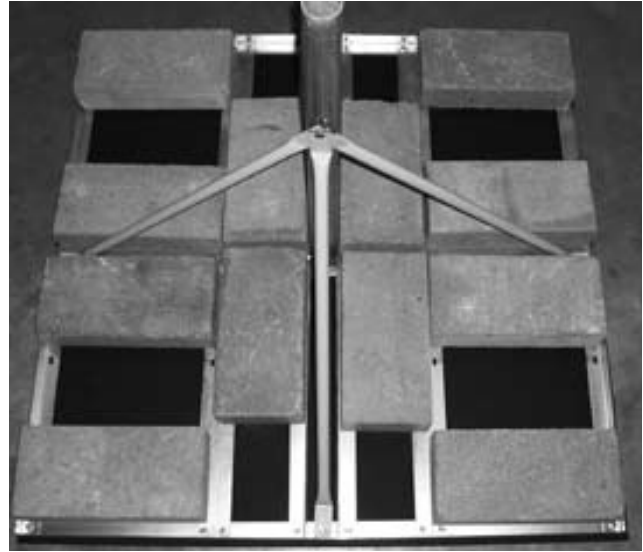

A.I. SATELLITE DISTRIBUTORS

5061 Contractors Drive
Loves Park, IL. 61111
815.969.7500 Phone
815.969.7533 Fax

NEW & IMPROVED NPR-109 G

- Use for .7-1.2 Meter Dish Antennas
- Assembles in Minutes
- Rubber roof mat Included NPRMAT3
- Assembly Bolts Included
- Shipping Weight 66 lbs.
- Used to be NPR-238-278

Specifications:

Mast Height 36"
2 3/8" Outer Diameter
Square Base 52"x 52"
Galvanized

Install: Assemble frame on flat surface, add mast, add support arms, plumb with level in two perpendicular directions & secure hardware. Add ballast blocks & mount dish or antenna.