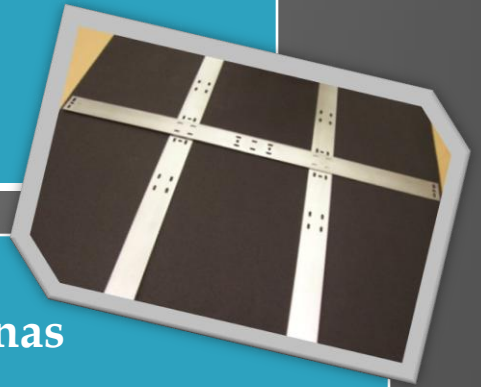

A.I. Satellite Distributors

5061 Contractors Drive
Loves Park, IL. 61111
815.969.7500 Phone
815.969.7533 Fax

New & Improved NPR-109

- Use for 0.7-1.2 Meter Dish Antennas
- Assembles in Minutes
- Rubber Roof Mat Included
- Assembly Bolts Included
- Shipping Weight 66 lbs.
- Formerly known as NPR-238-278

Specifications:

Mast Height 36"

2³/₈" Outer Diameter

Square Base 52" x 52"

Galvanized

Install:

Assemble frame on flat surface.
Add mast, then add support arms.
Plumb with level in two
perpendicular directions
& secure hardware.
Add ballast blocks & mount
dish or antenna.