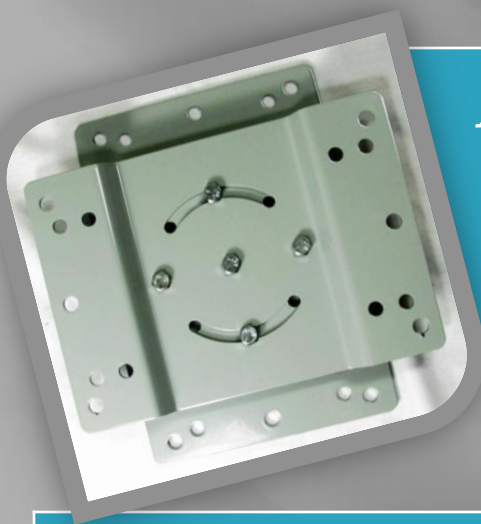

A.I. Satellite Distributors

5061 Contractors Drive

Loves Park, IL. 61111

815.969.7500 Phone

815.969.7533 Fax

Heavy Duty Eaves Mount

Designed for 2" & 1⁵/₈" Mast & J-Pipes. Mounts all DirecTV, SlimLine, DishNetwork, WildBlue & Free-to-Air Antennas.

Heavy Duty, Powder Coated, 11 Gauge Steel.

Support Struts Recommended, Sold Separately.

Order Part# SS-1

Unsure of what part you need for a particular install?

Call & Speak with a Representative Today!

We also make Custom Mounts & Ground Poles!