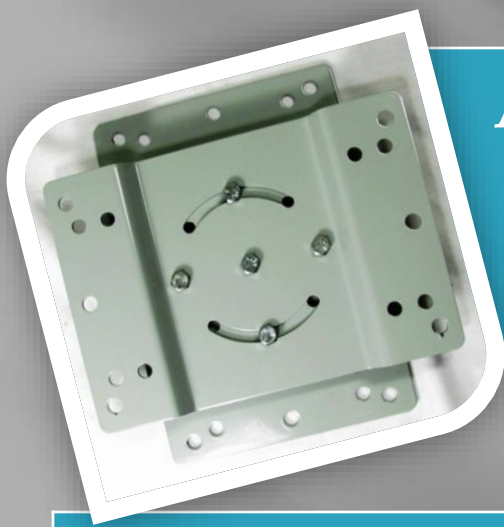

A.I. Satellite Distributors

5061 Contractors Drive

Loves Park, IL. 61111

815.969.7500 Phone

815.969.7533 Fax

Heavy Duty Eaves Mount EM-8

Designed for 2" & 1.66" Mast & J-Pipes. Mounts all DirecTV, SlimLine, Dish & Free-to-Air Antennas.

Heavy Duty, Powder Coated, 11 Gauge Steel.

Support Struts Recommended, Sold Separately.

Order Part# SS-1-1.66" OD or SS-1-2" OD

Unsure of what part you need for a particular install?

Call & Speak with a Representative Today!