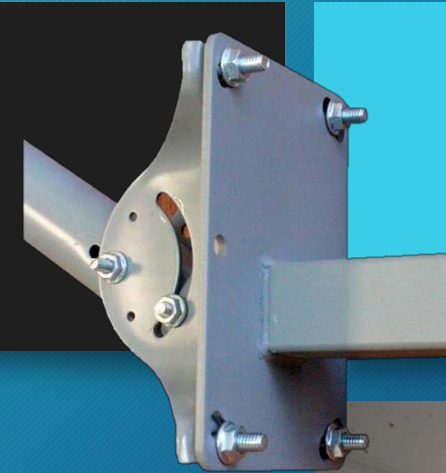

## **New Under Eave Mount**

### **EM-200**

- Soffit Receiver 8" x 1.5"
- Insert Plate 5" x 7"
- Insert Length to 13.5" from Receiver Mounting
- Hole Pattern for 1.66 OD J-Mast & Foot
- **All Mounting Hardware Included**
- Powder Coated

**Call Now!**

A.I. Satellite Distributors  
5061 Contractors Drive  
Loves Park, IL. 61111  
815.969.7500 P  
[www.aisatellite.com](http://www.aisatellite.com)

Plate to Mount  
Dish: 7" x 5"